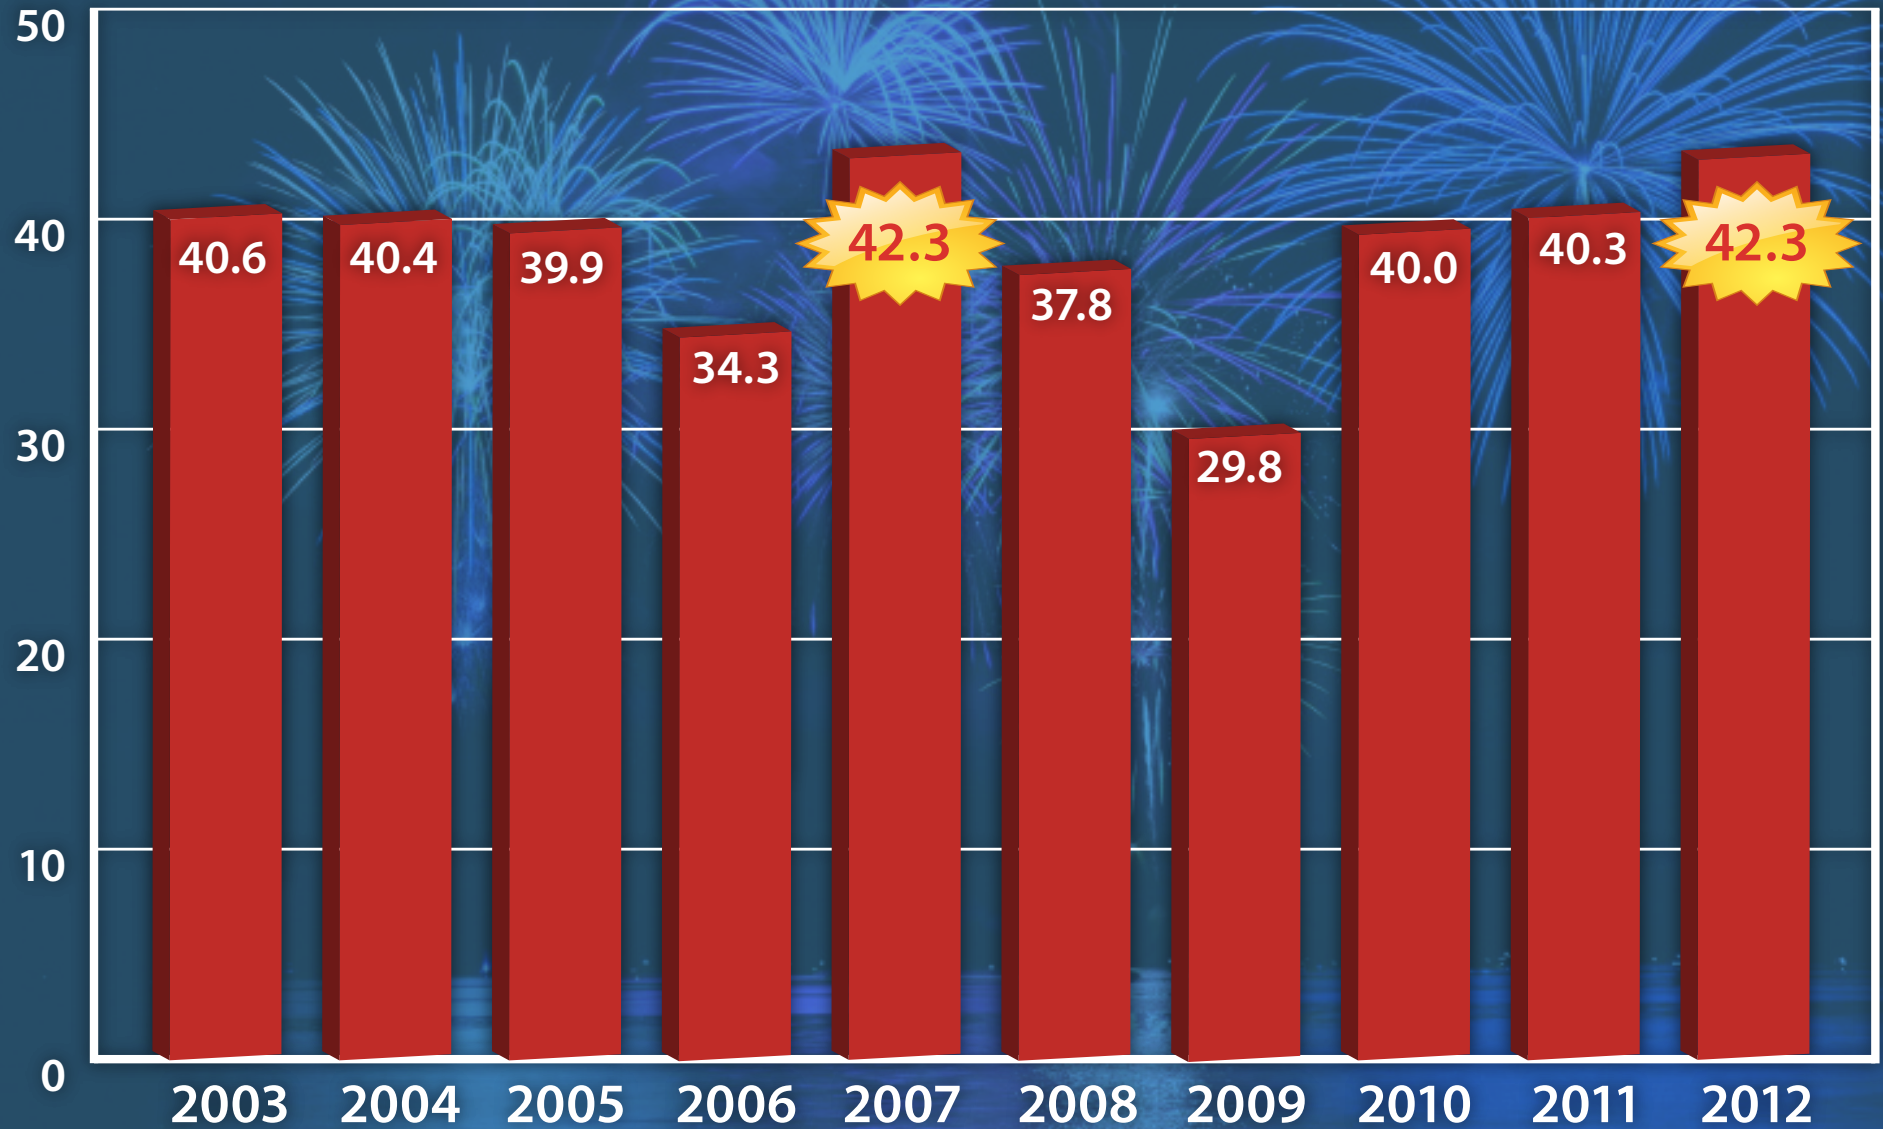

INDEPENDENCE DAY TRAVELERS 2003–2012

TOTAL PERSON-TRIPS*

Million

*2003–2011 represent actual travel results. 2012 is a forecast.

Source: 2012 AAA/IHS Global Insight Independence Day Holiday Travel Forecast