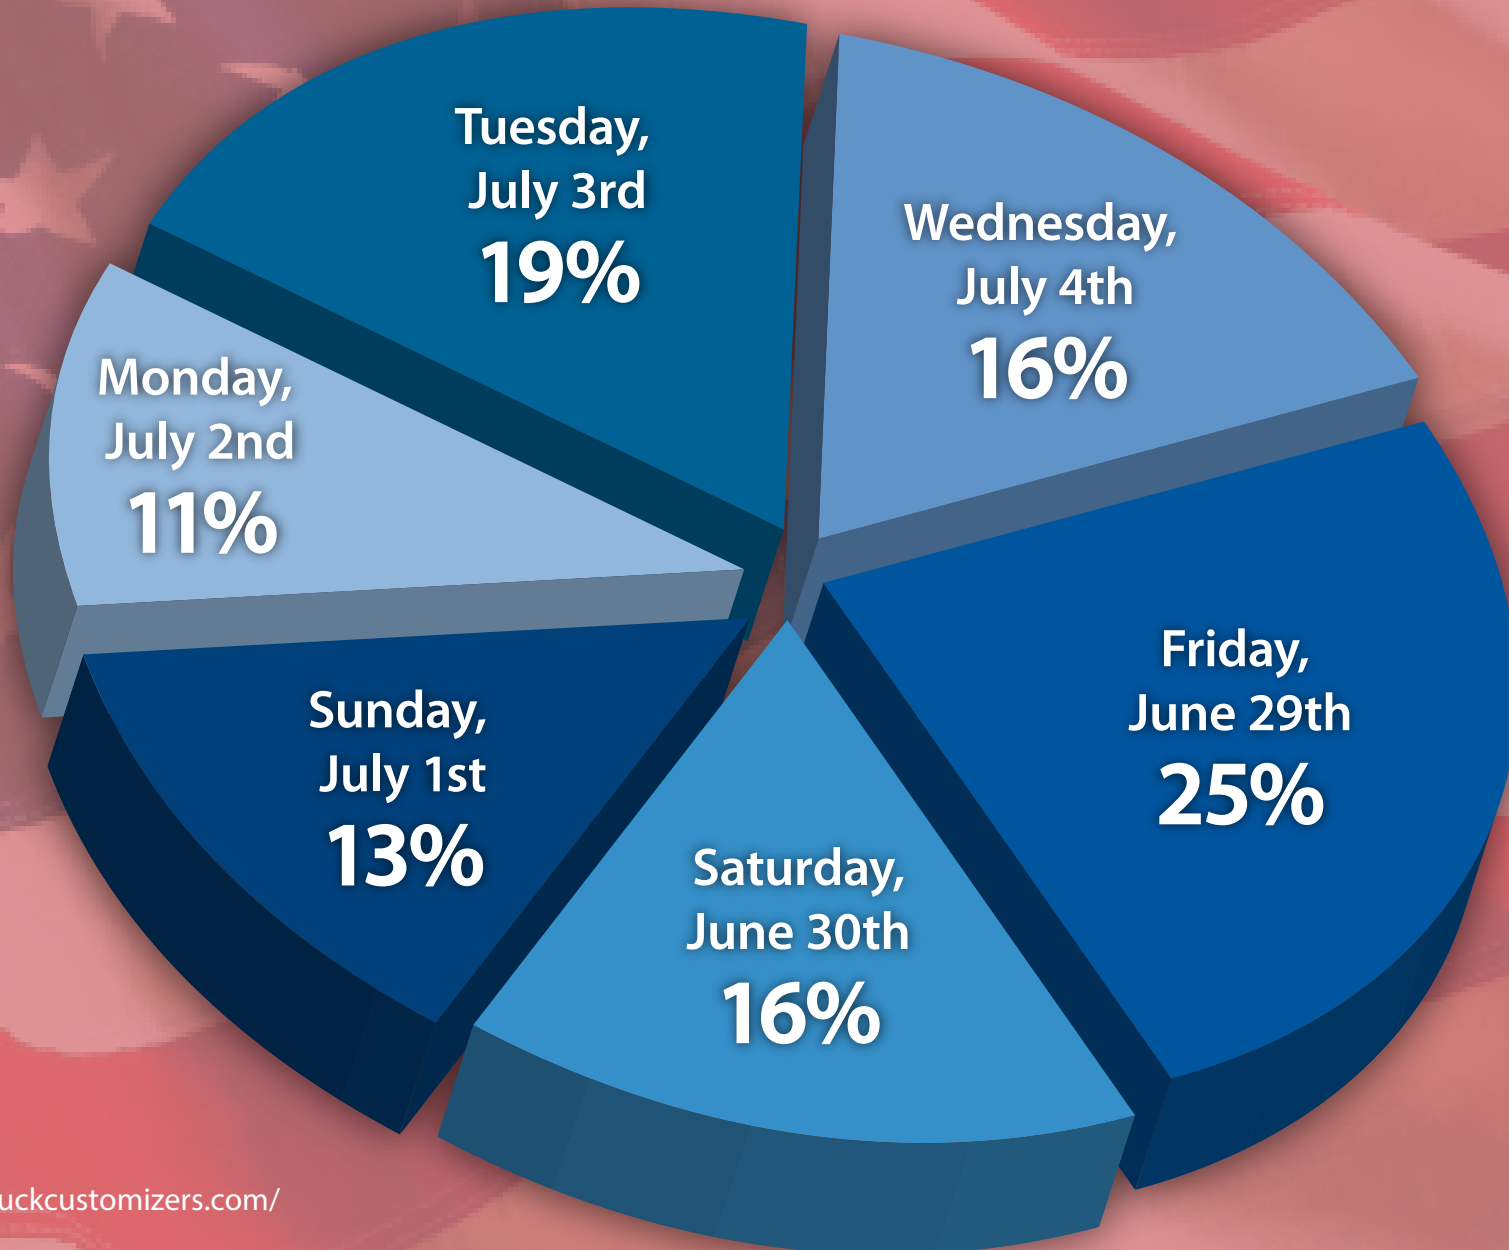

IMPACT OF MID-WEEK HOLIDAY DAY OF DEPARTURE

Hosted on <https://truckcustomizers.com/>

Source: D.K. Shifflet & Associates, Ltd.