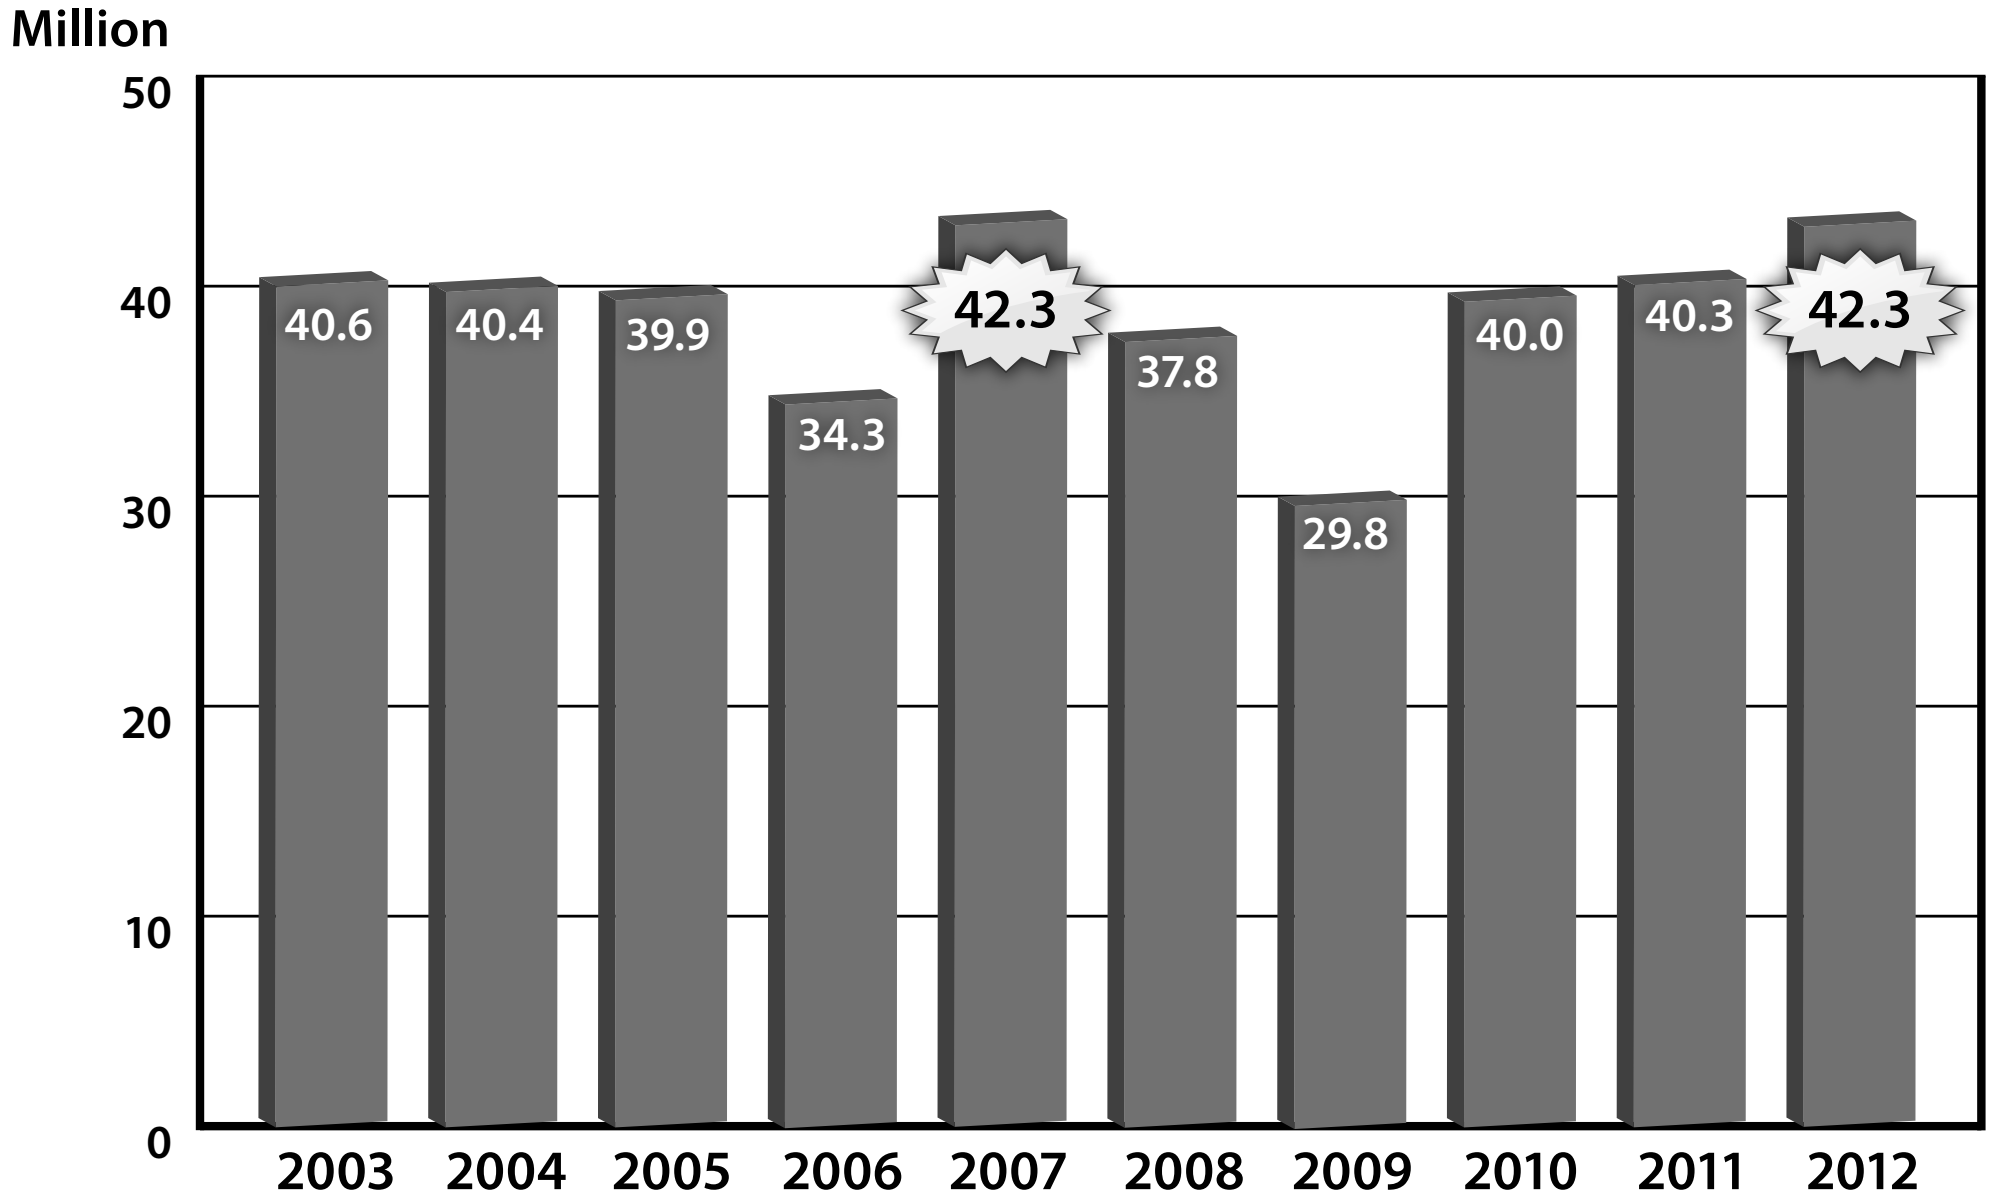

INDEPENDENCE DAY TRAVELERS 2003–2012

TOTAL PERSON-TRIPS*

*2003–2011 represent actual travel results. 2012 is a forecast.

Source: 2012 AAA/IHS Global Insight Independence Day Holiday Travel Forecast

Hosted on <https://truckcustomizers.com/>