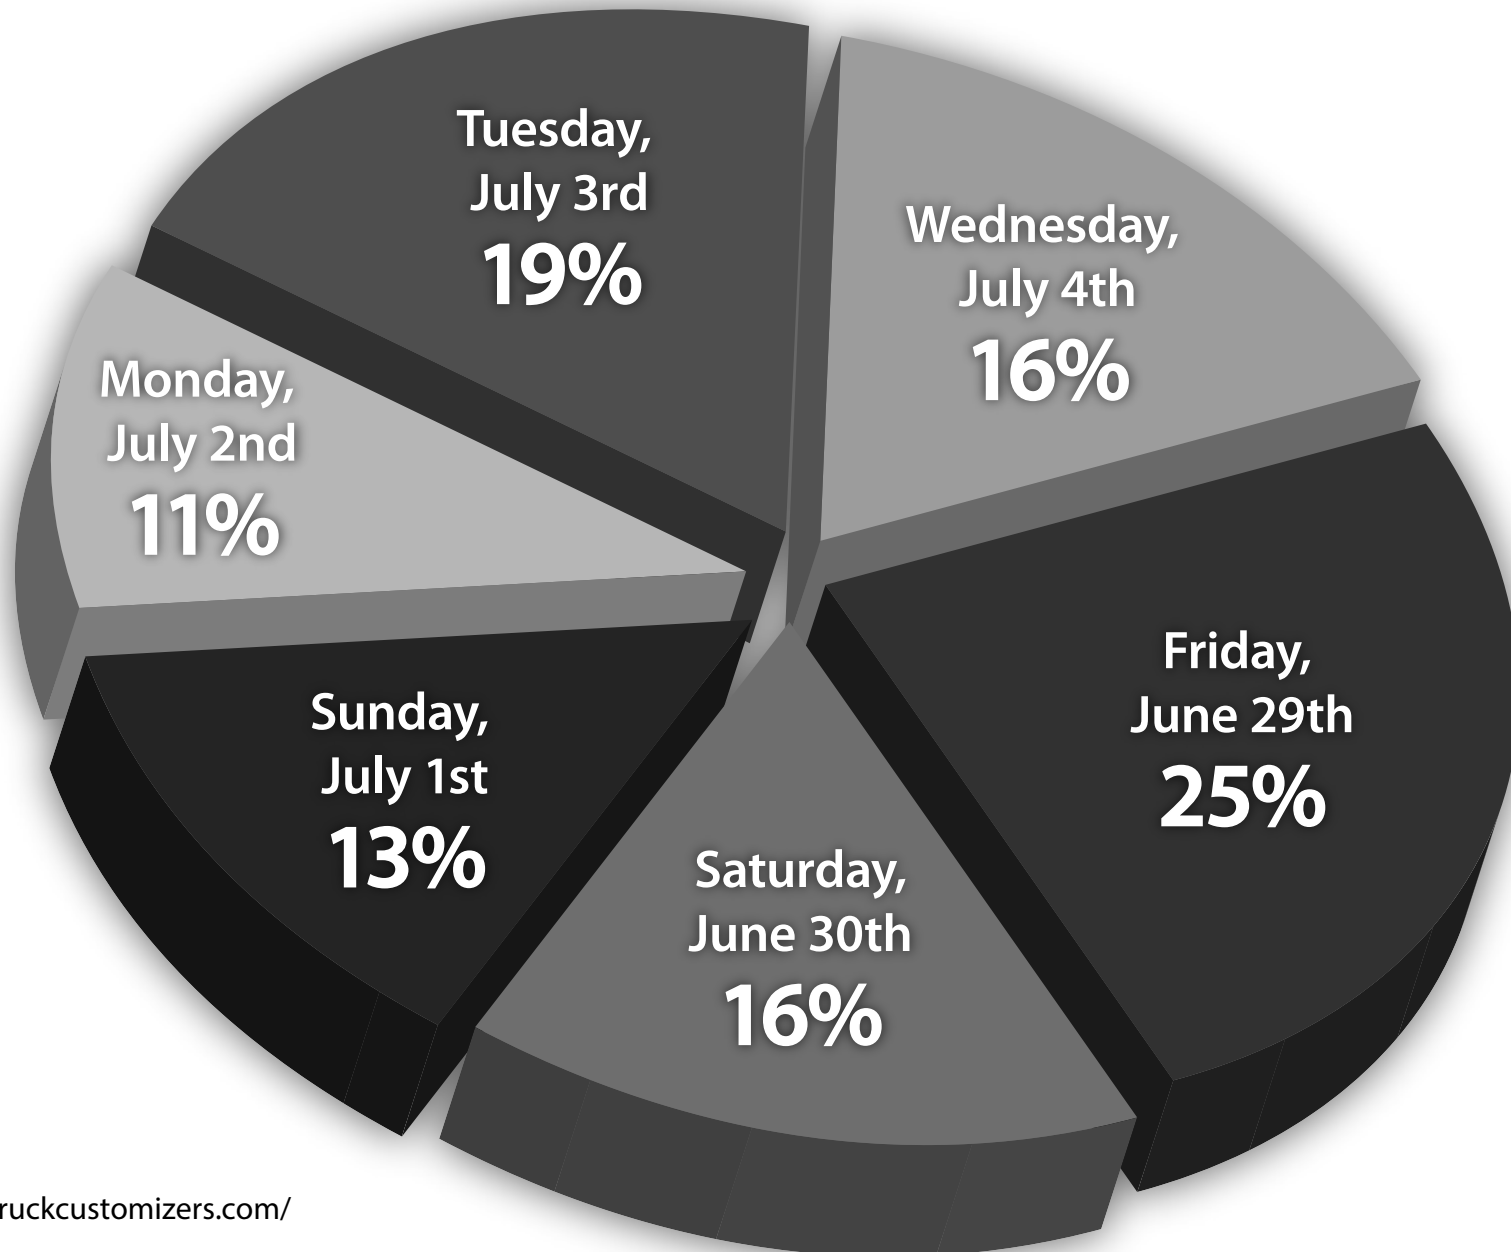

IMPACT OF MID-WEEK HOLIDAY DAY OF DEPARTURE

Hosted on <https://truckcustomizers.com/>

Source: D.K. Shifflet & Associates, Ltd.